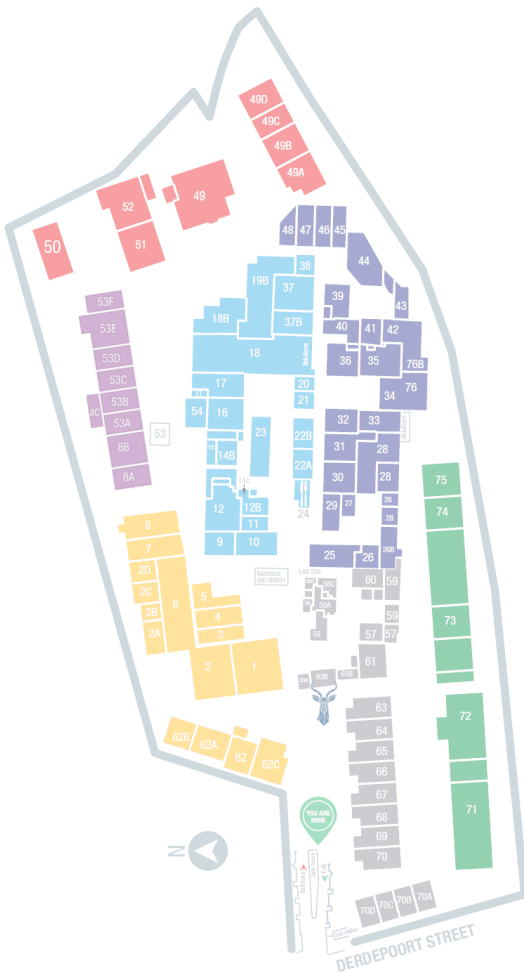

Park Layout (Where to find us):

Thank you,

www.tanneryindustrialpark.co.za
City Property Administration (Pty) Ltd