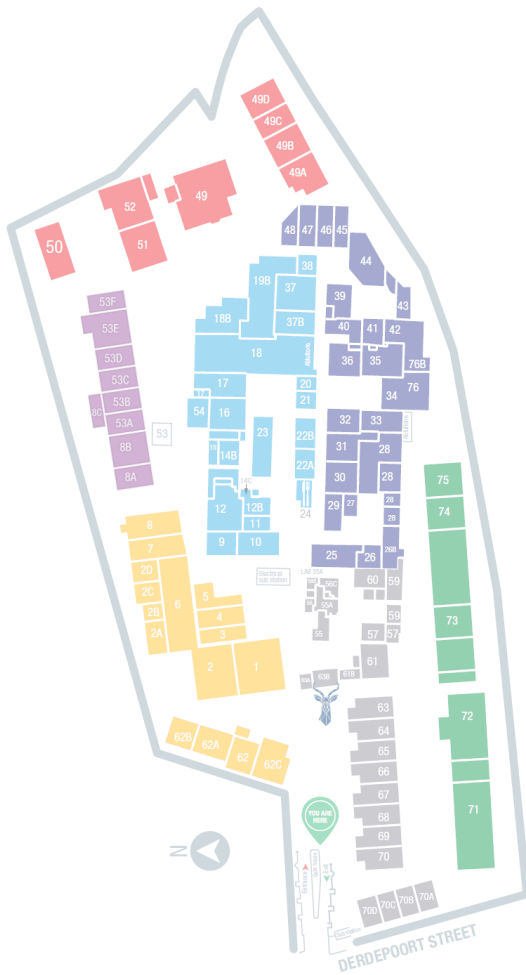

Park Layout (Where to find us):

Thank you,

www.tanneryindustrialpark.co.za
City Property Administration (Pty) Ltd