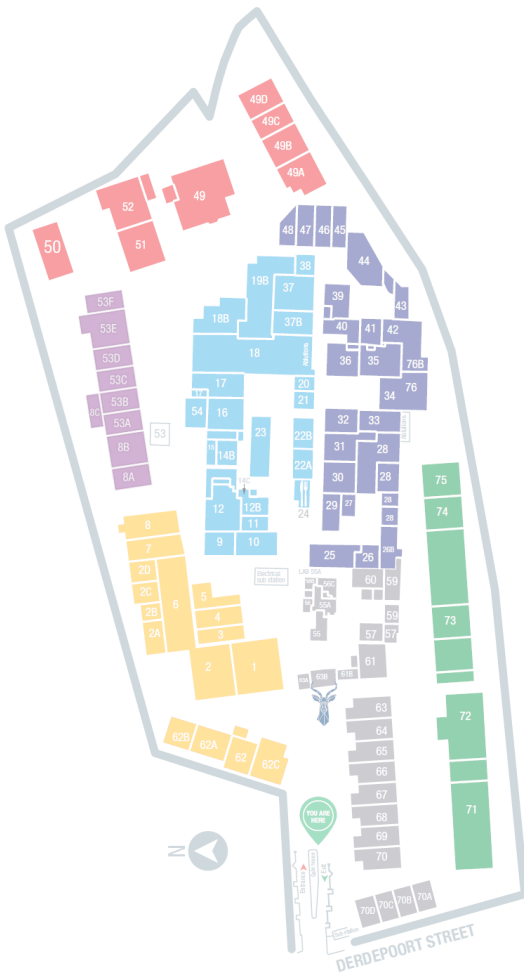

Park Layout (Where to find us):

Thank you,

www.tanneryindustrialpark.co.za
City Property Administration (Pty) Ltd